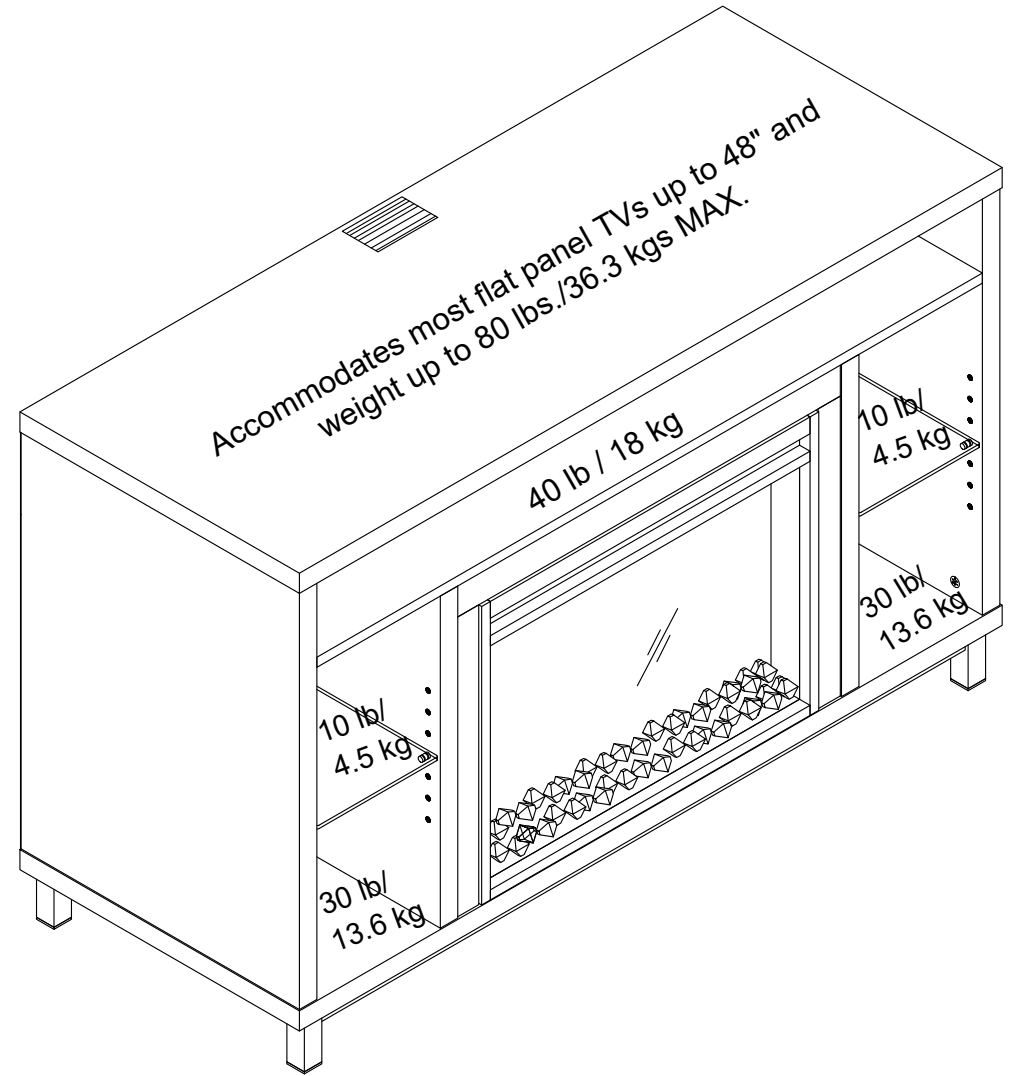

1444xxxCOM- Fireplace TV Stand

Finish: White / Black / Graphite Gray / Navy Blue

Wood breakdown: 95%
Total storage: 15.5 cubic feet

Overall Product Size:
47.5"W x 18.9"D x 29.9"H
120.7cm W x 48cm D x 75.9cm H

Maximum Weight Capacities
Unit Weight: 110 lbs (50 kgs)