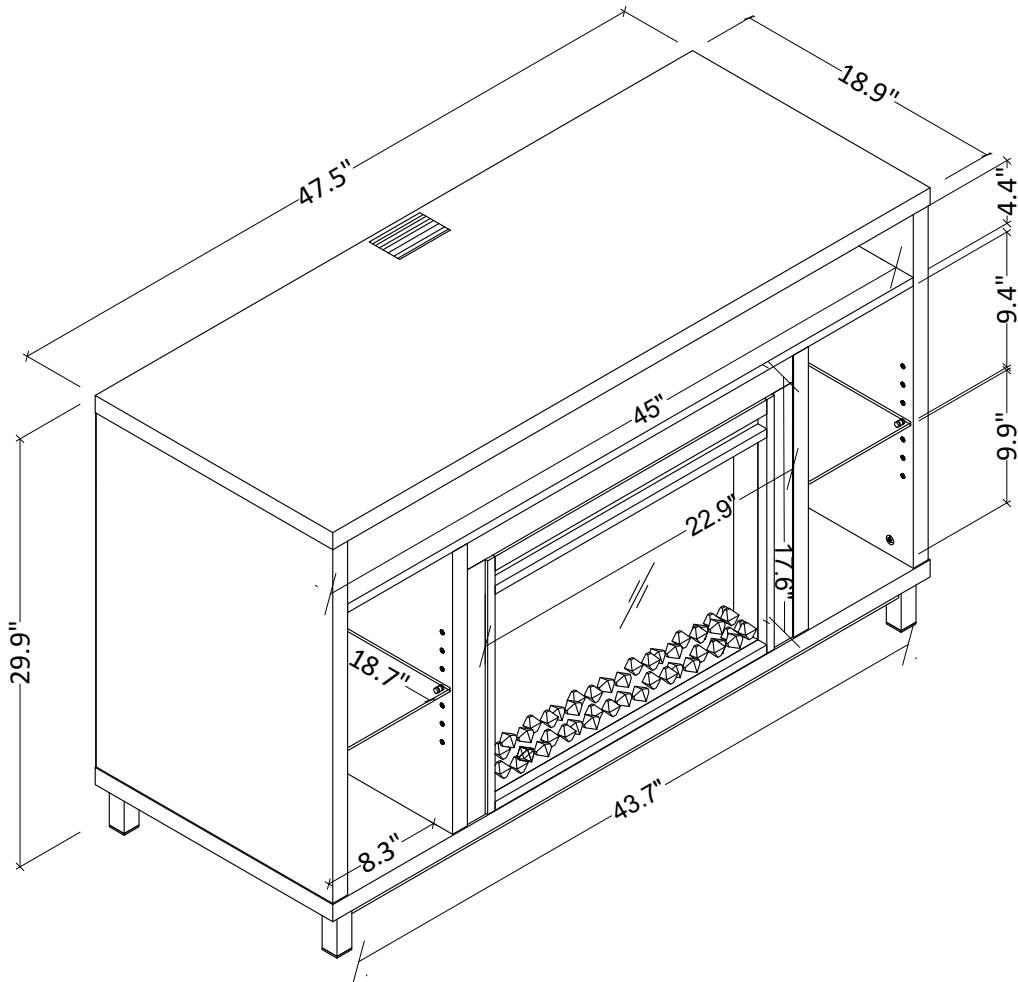

1444xxxCOM- Fireplace TV Stand

Finish: White / Black / Graphite Gray / Navy Blue

Wood breakdown: 95%
Total storage: 15.5 cubic feet

Overall Product Size:
47.5"W x 18.9"D x 29.9"H
120.7cm W x 48cm D x 75.9cm H

Maximum Weight Capacities
Unit Weight: 110 lbs (50 kgs)